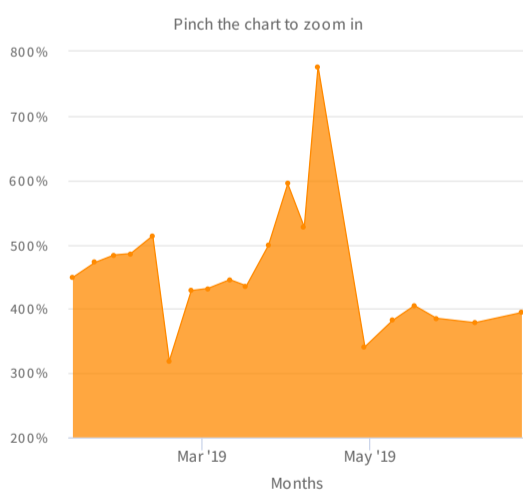

1.3M Followers

701 Following

74% of followers have less than 1500 followings

Audience Type

56.67% 734.6K Real People

8% 103.7K Influencers

35.33% 458.1K Non Engaging

47.2K 515

45.2K 288

44.6K 685

44.4K 452

Authentic Engagement

36.48K interactions per post

Likes-Comments Ratio

1.06 comments per 100 likes.

Brand Mentions

Follower Locations

Followers Male VS Female

The followers of this account are: 44% Male vs 56% Female

Follower Growth Over Time

Following Growth Over Time

Engagement Rate Over Time

Stats Growth

Hash Tags