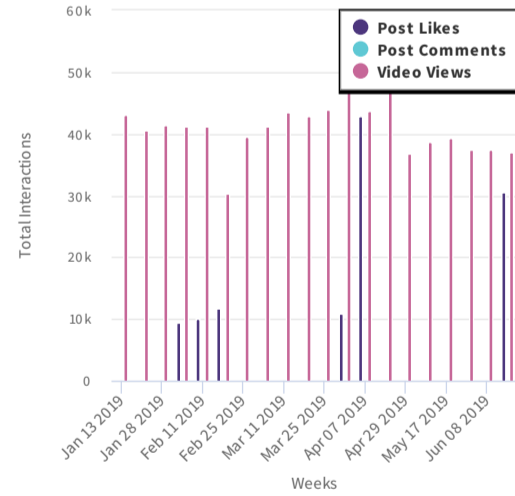

45.2K 288

44.6K 685

44.4K 452

Authentic Engagement

36.48K interactions per post

Likes-Comments Ratio

1.06 comments per 100 likes.

Brand Mentions

Follower Locations

Followers Male VS Female

The followers of this account are: 44% Male vs 56% Female

Follower Growth Over Time

Following Growth Over Time

Engagement Rate Over Time

Stats Growth

Hash Tags