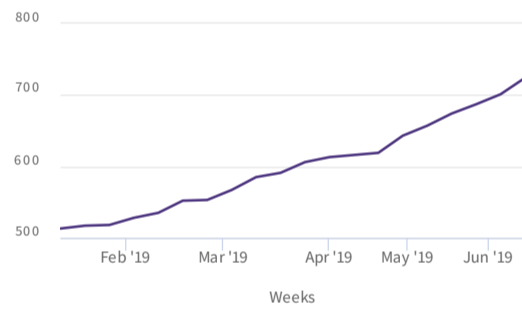

1.3M Followers

701 Following

74% of followers have less than 1500 followings

Audience Type

56.67% 734.6K Real People

8% 103.7K Influencers

35.33% 458.1K Non Engaging

47.2K 515

45.2K 288

44.6K 685

44.4K 452

Authentic Engagement

36.48K interactions per post

Likes-Comments Ratio

1.06 comments per 100 likes.

Brand Mentions

Follower Locations

Followers Male VS Female

The followers of this account are: 44% Male vs 56% Female

Follower Growth Over Time

Following Growth Over Time

Engagement Rate Over Time

Stats Growth

Hash Tags