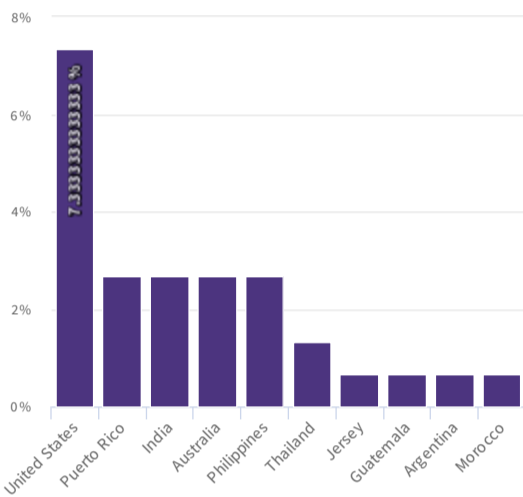

Tara Milk Tea | Follower Analysis

Traveller & Creative * Girl from Sydney Currently Sydney
hello@taramilktea.co

@taramilktea

Instagram

Engagement Rate

2.67%

PERCENTAGE LEVEL: GOOD

Follower Reach

1.3M Followers

701 Following

74% of followers have less than 1500 followings

Audience Type

56.67% 734.6K Real People

8% 103.7K Influencers

35.33% 458.1K Non Engaging

47.2K 515

45.2K 288

44.6K 685

44.4K 452

Authentic Engagement

36.48K interactions per post

Likes-Comments Ratio

1.06 comments per 100 likes.

Brand Mentions

Follower Locations

Followers Male VS Female

The followers of this account are: 44% Male vs 56% Female

Follower Growth Over Time

Following Growth Over Time

Engagement Rate Over Time

Stats Growth

Hash Tags