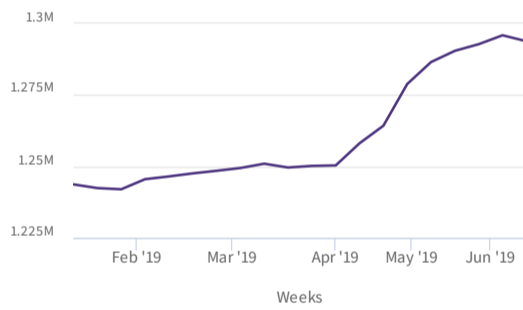

45.2K 288

44.6K 685

44.4K 452

Authentic Engagement

36.48K interactions per post

Likes-Comments Ratio

1.06 comments per 100 likes.

Brand Mentions

Follower Locations

Followers Male VS Female

The followers of this account are: 44% Male vs 56% Female

Follower Growth Over Time

Following Growth Over Time

Engagement Rate Over Time

Stats Growth

Hash Tags