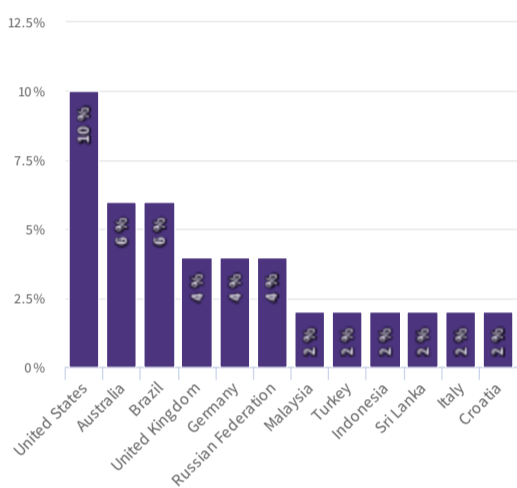

@lichipan

Travel & Lifestyle | Follower Analysis

South African. Taiwanese 🇹🇼 Currently: Sydney Contact: lichi@maxconnectors.com.au

Instagram

Follower Reach

550.0K
Followers

943
Following

40%
of followers have less than 1500 followings

Audience Type

54% **297.0K**
Real People

32% **176.0K**
Influencers

14% **77.0K**
Non Engaging

Engagement Rate

2.9%

PERCENTAGE LEVEL: GOOD

17.0K likes, 215 comments

16.9K likes, 286 comments

15.2K likes, 218 comments

15.0K likes, 217 comments

Authentic Engagement

12.26K
interactions per post

Likes-Comments Ratio

1.43
comments per 100 likes.

Brand Mentions

No brand mentions found for this user

Follower Locations

Followers Male VS Female

The followers of this account are:
42% Male vs **60%** Female

Follower Growth Over Time

Following Growth Over Time

Engagement Rate Over Time