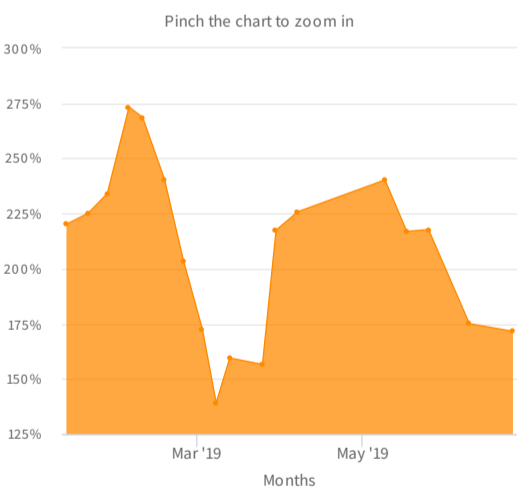

Audience Type

54% **297.0K**
Real People

32% **176.0K**
Influencers

14% **77.0K**
Non Engaging

Engagement Rate

2.9%

PERCENTAGE LEVEL: GOOD

17.0K likes, 215 comments

16.9K likes, 286 comments

15.2K likes, 218 comments

15.0K likes, 217 comments

Authentic Engagement

12.26K
interactions per post

Likes-Comments Ratio

1.43
comments per 100 likes.

Brand Mentions

No brand mentions found for this user

Follower Locations

Followers Male VS Female

The followers of this account are:
42% Male vs **60%** Female

Follower Growth Over Time

Following Growth Over Time

Engagement Rate Over Time