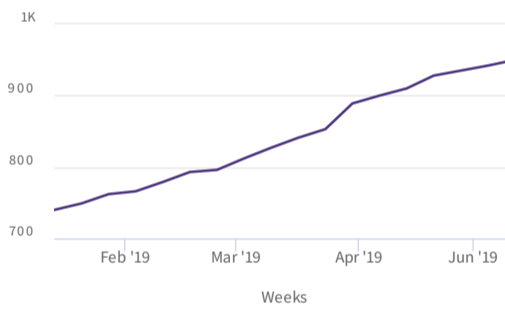

16.9K likes, 286 comments

15.2K likes, 218 comments

15.0K likes, 217 comments

Authentic Engagement

12.26K
interactions per post

Likes-Comments Ratio

1.43
comments per 100 likes.

Brand Mentions

No brand mentions found for this user

Follower Locations

Followers Male VS Female

The followers of this account are:
42% Male vs **60%** Female

Follower Growth Over Time

Following Growth Over Time

Engagement Rate Over Time