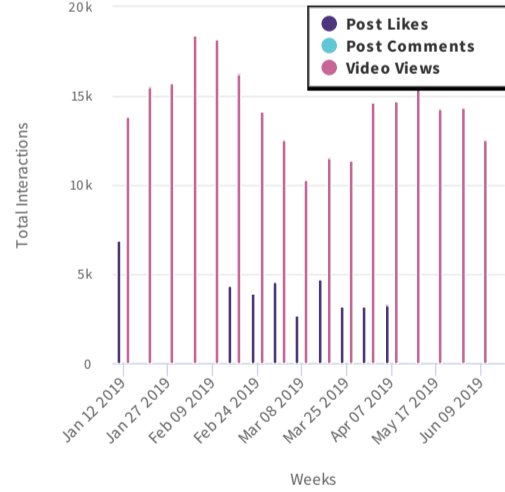

Stats Growth