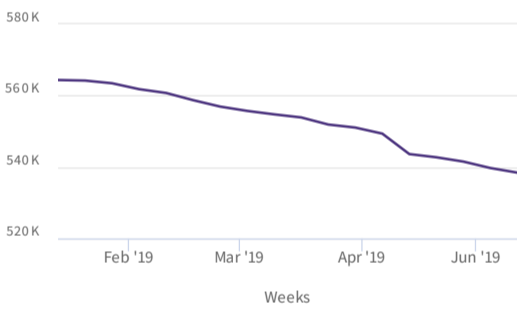

16.9K likes, 286 comments

15.2K likes, 218 comments

15.0K likes, 217 comments

Authentic Engagement

12.26K
interactions per post

Likes-Comments Ratio

1.43
comments per 100 likes.

Brand Mentions

No brand mentions found for this user

Follower Locations

Followers Male VS Female

The followers of this account are:
42% Male vs **60%** Female

Follower Growth Over Time

Following Growth Over Time

Engagement Rate Over Time