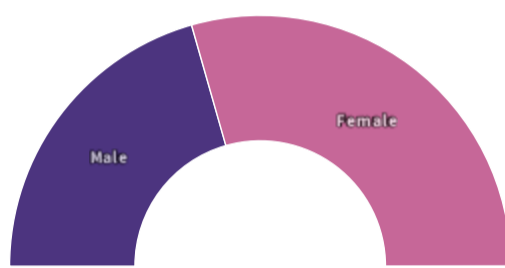

Audience Type

54% **297.0K**
Real People

32% **176.0K**
Influencers

14% **77.0K**
Non Engaging

Engagement Rate

2.9%

PERCENTAGE LEVEL: GOOD

17.0K likes, 215 comments

16.9K likes, 286 comments

15.2K likes, 218 comments

15.0K likes, 217 comments

Authentic Engagement

12.26K
interactions per post

Likes-Comments Ratio

1.43
comments per 100 likes.

Brand Mentions

No brand mentions found for this user

Follower Locations

Followers Male VS Female

The followers of this account are:
42% Male vs **60%** Female

Follower Growth Over Time

Following Growth Over Time

Engagement Rate Over Time